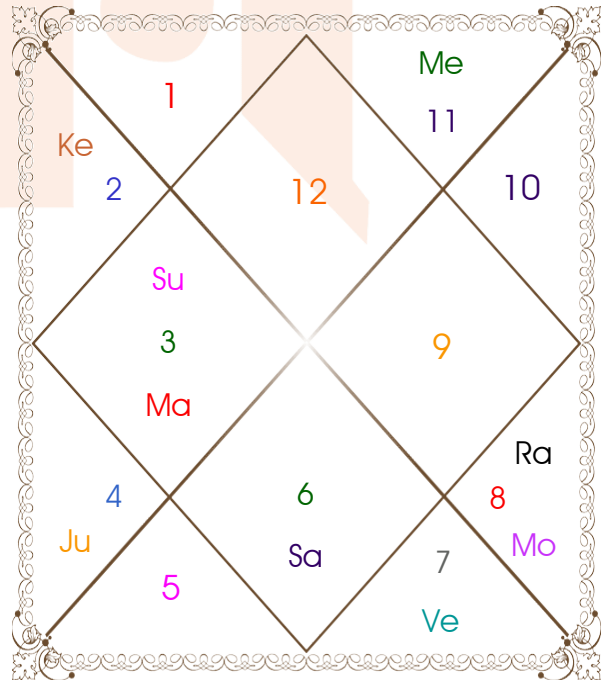

23:40:37 Lahiri Ayanamsa 23:42:41

Moon Chart

Moon Chart

Navamsa Chart

Navamsa Chart

Ashtakoot Guna Chart

| Koot | Male | Female | Max | Mark | Dosha | Area |
|---------------|------------|------------|-----------|--------------|-------|--------------|
| Varan | Kshatriya | Kshatriya | 1 | 1.00 | -- | Deeds |
| Vashya | Chatushpad | Chatushpad | 2 | 2.00 | -- | Nature |
| Tara | Janma | Janma | 3 | 3.00 | -- | Destiny |
| Yoni | Gaja | Gaja | 4 | 4.00 | -- | Sex Life |
| Maitri | Mars | Mars | 5 | 5.00 | -- | Relationship |
| Gana | Manushya | Manushya | 6 | 6.00 | -- | Sociality |
| Bhakt | Aries | Aries | 7 | 7.00 | -- | Life Style |
| Nadi | Madhya | Madhya | 8 | 0.00 | Yes | Kids/Health |
| Total: | | | 36 | 28.00 | | |

Boy belongs to Mrig varga and Girl belongs to Mrig varga. Relationship between these two is Neutral.

Ashtakoot matching suggests that match between Boy and Girl is Very Good.

Manglik Dosh Compatibility

Boy is not Manglik since Mars is positioned in the Second house from Lagna.