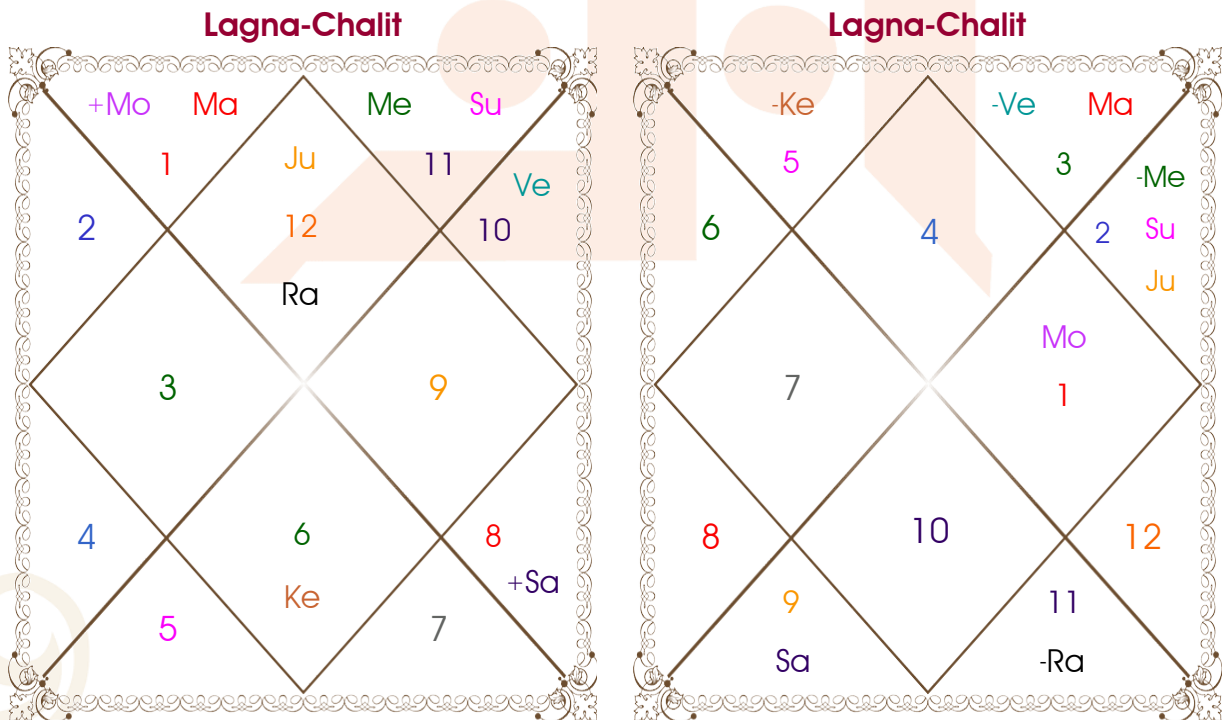

Moon Chart

Moon Chart

Planetary Degree and Vimsottari Dasa

Vimshottari Venus 5Y 4M 13D		Degree	Sign	Pln	Sign	Degree	Vimshottari Venus 0Y 10M 7D	
Rahu		07:48:46	Pis	Asc	Can	29:31:43	Rahu	
18/07/2015		20:16:24	Aqu	Sun	Tau	17:56:43	10/04/2013	
17/07/2033		23:05:13	Ari	Mon	Ari	26:05:50	10/04/2031	
Rahu	30/03/2018	14:53:27	Ari	Mar	Gem	27:21:50	Rahu	22/12/2015
Jupiter	23/08/2020	09:35:27	Aqu R	Mer R	Tau	04:47:41	Jupiter	16/05/2018
Saturn	30/06/2023	06:52:00	Pis	Jup	Tau	23:08:25	Saturn	22/03/2021
Mercur	16/01/2026	08:21:49	Cap	Ven	Gem	03:13:49	Mercur	10/10/2023
Ketu	03/02/2027	26:55:11	Sco	Sat R	Sag	18:58:48	Ketu	27/10/2024
Venus	03/02/2030	18:06:07	Pis	Rah R	Aqu	05:28:47	Venus	28/10/2027
Sun	29/12/2030	18:06:07	Vir	Ket R	Leo	05:28:47	Sun	21/09/2028
Moon	29/06/2032	02:43:48	Sag	Ura R	Sag	10:31:21	Moon	23/03/2030
Mars	17/07/2033	13:58:12	Sag	Nep R	Sag	18:04:19	Mars	10/04/2031
		16:09:53	Lib R	Plu R	Lib	19:19:00		

23:40:37 Lahiri Ayanamsa 23:42:41