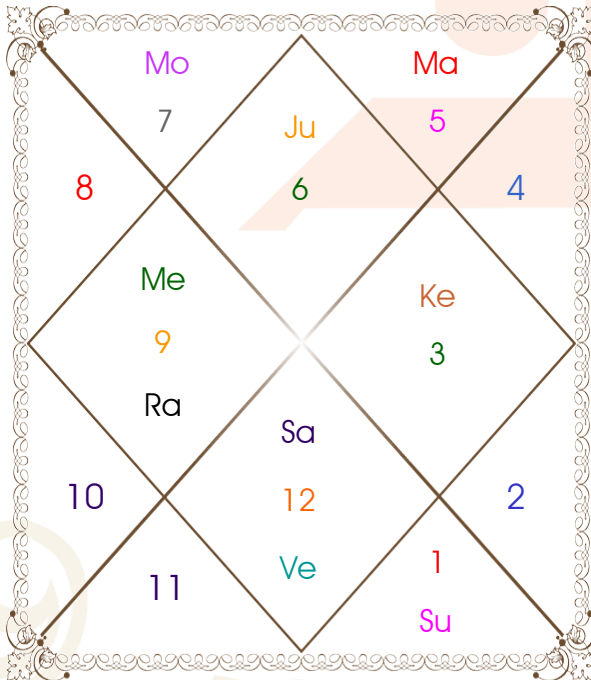

23:40:37 Lahiri Ayanamsa 23:42:41

Moon Chart

Moon Chart

Navamsa Chart

Navamsa Chart

Ashtakoot Guna Chart

| Koot | Male | Female | Max | Mark | Dosha | Area |
|---------------|------------|------------|-----------|--------------|-------|--------------|
| Varan | Kshatriya | Kshatriya | 1 | 1.00 | -- | Deeds |
| Vashya | Chatushpad | Chatushpad | 2 | 2.00 | -- | Nature |
| Tara | Janma | Janma | 3 | 3.00 | -- | Destiny |
| Yoni | Gaja | Gaja | 4 | 4.00 | -- | Sex Life |
| Maitri | Mars | Mars | 5 | 5.00 | -- | Relationship |
| Gana | Manushya | Manushya | 6 | 6.00 | -- | Sociality |
| Bhakt | Aries | Aries | 7 | 7.00 | -- | Life Style |
| Nadi | Madhya | Madhya | 8 | 0.00 | Yes | Kids/Health |
| Total: | | | 36 | 28.00 | | |

Boy belongs to Mrig varga and Girl belongs to Mrig varga. Relationship between these two is Neutral.

Ashtakoot matching suggests that match between Boy and Girl is Very Good.

Manglik Dosh Compatibility

Boy is not Manglik since Mars is positioned in the Second house from Lagna.