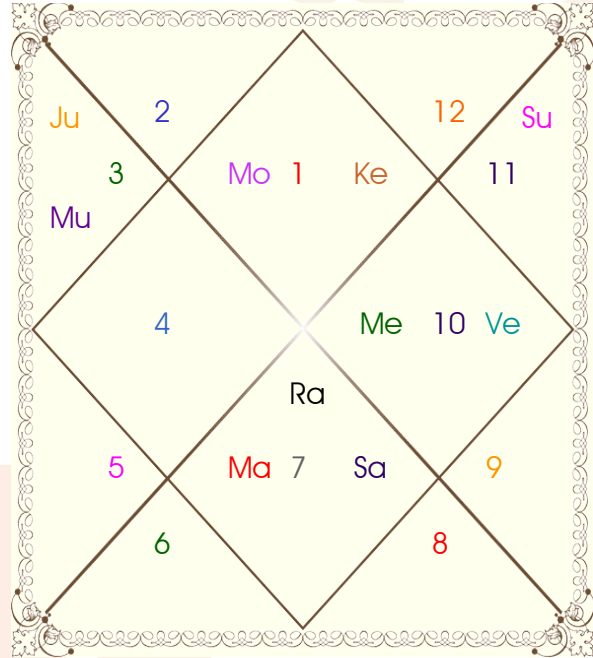

Natal

Progressed

Nak Pad	Degree	Sign	R	C	Planet	R	C	Sign	Degree	Pad	Nak
U Bhad	2	07:48:46	Pis		Asc			Aqu	05:19:25	4	Dhanish
P Bhad	1	20:16:24	Aqu		Sun			Aqu	20:16:24	1	P Bhad
Bharani	3	23:05:13	Ari		Mon			Ari	08:38:20	3	Asvini
Bharani	1	14:53:27	Ari		Mar R			Lib	03:24:24	4	Chitra
Satbisha	1	09:35:27	Aqu R	C	Mer			Cap	25:05:34	1	Dhanish
U Bhad	2	06:52:00	Pis		Jup R			Gem	16:23:15	3	Ardra
U Sadha	4	08:21:49	Cap		Ven			Cap	05:12:59	3	U Sadha
Jyestha	4	26:55:11	Sco		Sat R			Lib	29:15:25	3	Visakha
Revati	1	18:06:07	Pis		Rah			Lib	05:08:22	4	Chitra
Hasta	3	18:06:07	Vir R		Ket R			Ari	05:08:22	2	Asvini
Moola	1	02:43:48	Sag		Mu			Gem	07:48:46	1	Ardra

Lahiri Ayanamsa : 24:03:28

Lagna-Chalit

Varsh Lagna Chart

Moon Chart

Varsh Moon Chart

Navamsa Chart

Varsh Navamsa Chart

Friendship Table