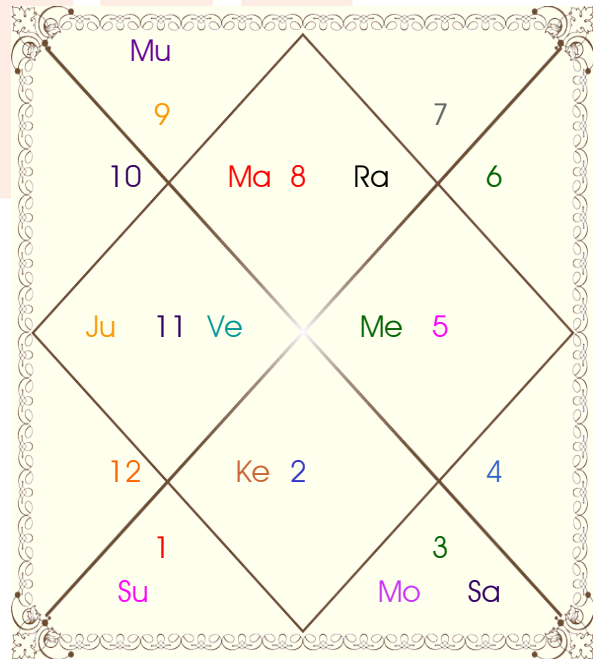

Male
4-05/03/2014
Tue-Wednesday
05:31:00 Hour
58:02:21 Ghati
India
Jeypore
18:52:00 North
82:38:00 East
82:30:00 East
00:00:32 Hour
00:00:00 Hour
06:18:03
18:04:40
24:03:28
Aquarius
Saturn
Aries
Mars
Asvini
Ketu
3
Brahma
Bava
Cho-Chokhi
Pisces
Kshatriya
Chatushpad
Ashwa
Deva
Adya
Simha
28

Natal

Progressed

Nak Pad	Degree	Sign	R	C	Planet	R	C	Sign	Degree	Pad	Nak
U Bhad	2	07:48:46	Pis		Asc			Aqu	05:19:25	4	Dhanish
P Bhad	1	20:16:24	Aqu		Sun			Aqu	20:16:24	1	P Bhad
Bharani	3	23:05:13	Ari		Mon			Ari	08:38:20	3	Asvini
Bharani	1	14:53:27	Ari		Mar R			Lib	03:24:24	4	Chitra
Satbisha	1	09:35:27	Aqu R	C	Mer			Cap	25:05:34	1	Dhanish
U Bhad	2	06:52:00	Pis		Jup R			Gem	16:23:15	3	Ardra
U Sadha	4	08:21:49	Cap		Ven			Cap	05:12:59	3	U Sadha
Jyestha	4	26:55:11	Sco		Sat R			Lib	29:15:25	3	Visakha
Revati	1	18:06:07	Pis		Rah			Lib	05:08:22	4	Chitra
Hasta	3	18:06:07	Vir R		Ket R			Ari	05:08:22	2	Asvini
Moola	1	02:43:48	Sag		Mu			Gem	07:48:46	1	Ardra

Lahiri Ayanamsa : 24:03:28

Lagna-Chalit

Varsh Lagna Chart

Moon Chart

Varsh Moon Chart

Navamsa Chart

Varsh Navamsa Chart

Friendship Table