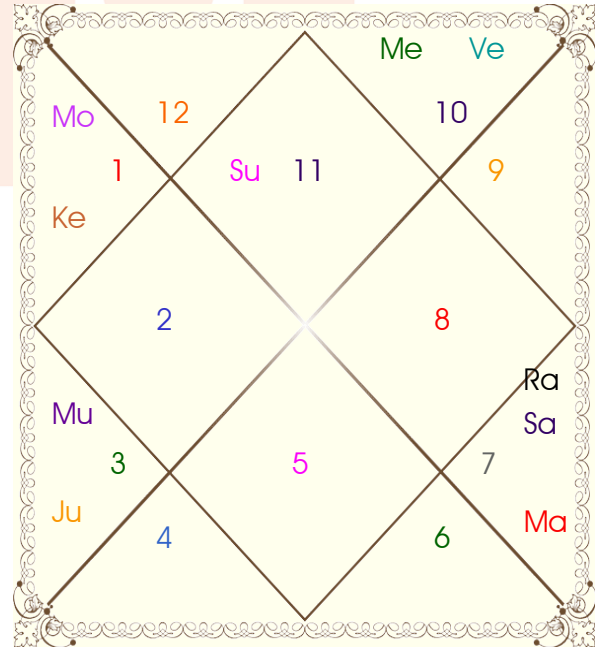

Male
4-05/03/2014
Tue-Wednesday
05:31:00 Hour
58:02:21 Ghati
India
Jeypore
18:52:00 North
82:38:00 East
82:30:00 East
00:00:32 Hour
00:00:00 Hour
06:18:03
18:04:40
24:03:28
Aquarius
Saturn
Aries
Mars
Asvini
Ketu
3
Brahma
Bava
Cho-Chokhi
Pisces
Kshatriya
Chatushpad
Ashwa
Deva
Adya
Simha
28

Natal

Progressed

Nak Pad	Degree	Sign	R	C	Planet	R	C	Sign	Degree	Pad	Nak
U Bhad	2	07:48:46	Pis		Asc			Aqu	05:19:25	4	Dhanish
P Bhad	1	20:16:24	Aqu		Sun			Aqu	20:16:24	1	P Bhad
Bharani	3	23:05:13	Ari		Mon			Ari	08:38:20	3	Asvini
Bharani	1	14:53:27	Ari		Mar R			Lib	03:24:24	4	Chitra
Satbisha	1	09:35:27	Aqu R	C	Mer			Cap	25:05:34	1	Dhanish
U Bhad	2	06:52:00	Pis		Jup R			Gem	16:23:15	3	Ardra
U Sadha	4	08:21:49	Cap		Ven			Cap	05:12:59	3	U Sadha
Jyestha	4	26:55:11	Sco		Sat R			Lib	29:15:25	3	Visakha
Revati	1	18:06:07	Pis		Rah			Lib	05:08:22	4	Chitra
Hasta	3	18:06:07	Vir R		Ket R			Ari	05:08:22	2	Asvini
Moola	1	02:43:48	Sag		Mu			Gem	07:48:46	1	Ardra

Lahiri Ayanamsa : 24:03:28

Lagna-Chalit

Varsh Lagna Chart

Moon Chart

Varsh Moon Chart

Navamsa Chart

Varsh Navamsa Chart

Friendship Table