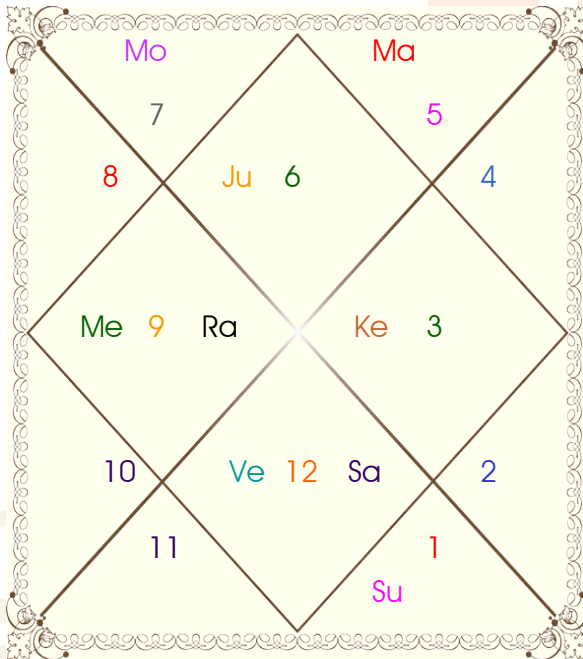

Natal

Progressed

Nak Pad	Degree	Sign	R	C	Planet	R	C	Sign	Degree	Pad	Nak
U Bhad	2	07:48:46	Pis		Asc			Aqu	05:19:25	4	Dhanish
P Bhad	1	20:16:24	Aqu		Sun			Aqu	20:16:24	1	P Bhad
Bharani	3	23:05:13	Ari		Mon			Ari	08:38:20	3	Asvini
Bharani	1	14:53:27	Ari		Mar R			Lib	03:24:24	4	Chitra
Satbisha	1	09:35:27	Aqu R	C	Mer			Cap	25:05:34	1	Dhanish
U Bhad	2	06:52:00	Pis		Jup R			Gem	16:23:15	3	Ardra
U Sadha	4	08:21:49	Cap		Ven			Cap	05:12:59	3	U Sadha
Jyestha	4	26:55:11	Sco		Sat R			Lib	29:15:25	3	Visakha
Revati	1	18:06:07	Pis		Rah			Lib	05:08:22	4	Chitra
Hasta	3	18:06:07	Vir R		Ket R			Ari	05:08:22	2	Asvini
Moola	1	02:43:48	Sag		Mu			Gem	07:48:46	1	Ardra

Lahiri Ayanamsa : 24:03:28

Lagna-Chalit

Varsh Lagna Chart

Moon Chart

Varsh Moon Chart

Navamsa Chart

Varsh Navamsa Chart

Friendship Table