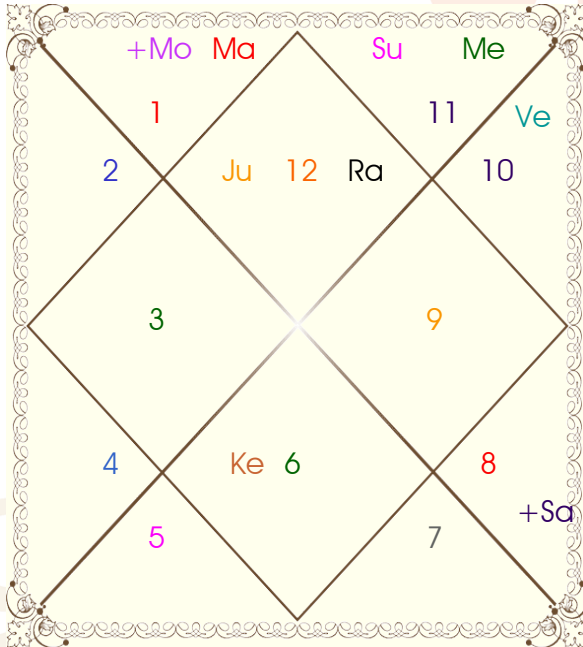

Natal

Progressed

Nak Pad	Degree	Sign	R	C	Planet	R	C	Sign	Degree	Pad	Nak
U Bhad	2	07:48:46	Pis		Asc			Aqu	05:19:25	4	Dhanish
P Bhad	1	20:16:24	Aqu		Sun			Aqu	20:16:24	1	P Bhad
Bharani	3	23:05:13	Ari		Mon			Ari	08:38:20	3	Asvini
Bharani	1	14:53:27	Ari		Mar R			Lib	03:24:24	4	Chitra
Satbisha	1	09:35:27	Aqu R	C	Mer			Cap	25:05:34	1	Dhanish
U Bhad	2	06:52:00	Pis		Jup R			Gem	16:23:15	3	Ardra
U Sadha	4	08:21:49	Cap		Ven			Cap	05:12:59	3	U Sadha
Jyestha	4	26:55:11	Sco		Sat R			Lib	29:15:25	3	Visakha
Revati	1	18:06:07	Pis		Rah			Lib	05:08:22	4	Chitra
Hasta	3	18:06:07	Vir R		Ket R			Ari	05:08:22	2	Asvini
Moola	1	02:43:48	Sag		Mu			Gem	07:48:46	1	Ardra

Lahiri Ayanamsa : 24:03:28

Lagna-Chalit