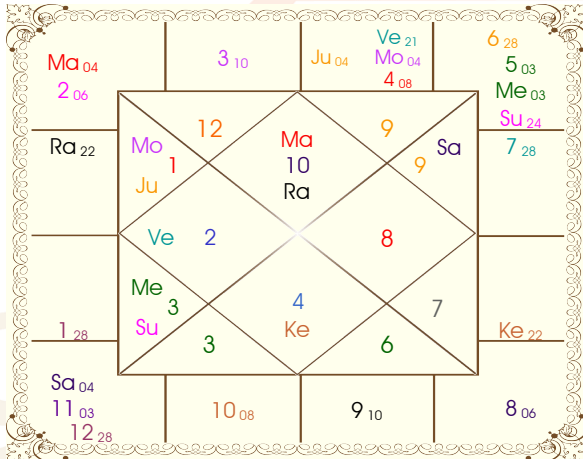

Planet							
Pln	R	Sign	Degree	RL	NL	Sb	SS
Sun		Sco	24:32:42	Mar	Mer	Rah	Jup
Mon		Tau	26:16:22	Ven	Mar	Jup	Jup
Mar	R	Can	02:59:49	Mon	Jup	Rah	Sun
Mer		Sco	03:46:55	Mar	Sat	Sat	Mer
Jup		Vir	17:16:35	Mer	Mon	Sat	Rah
Ven		Cap	07:51:11	Sat	Sun	Ven	Ven
Sat		Cap	20:30:12	Sat	Mon	Ven	Ven
Rah	R	Sco	27:44:07	Mar	Mer	Jup	Rah
Ket	R	Tau	27:44:07	Ven	Mar	Jup	Rah
Ura		Sag	22:39:21	Jup	Ven	Sat	Ven
Nep		Sag	23:48:05	Jup	Ven	Sat	Jup
Plu		Sco	00:05:33	Mar	Jup	Mon	Sat

Nirayana Bhava						
Hse	Sign	Degree	RL	NL	Sb	SS
1	Cap	27:35:57	Sat	Mar	Jup	Mar
2	Pis	05:32:20	Jup	Sat	Mer	Mer
3	Ari	09:34:08	Mar	Ket	Sat	Sat
4	Tau	07:49:16	Ven	Sun	Ven	Ven
5	Gem	02:48:41	Mer	Mar	Ven	Ven
6	Gem	28:03:04	Mer	Jup	Ven	Sat
7	Can	27:35:57	Mon	Mer	Jup	Mar
8	Vir	05:32:20	Mer	Sun	Mer	Ven
9	Lib	09:34:08	Ven	Rah	Jup	Ven
10	Sco	07:49:16	Mar	Sat	Ket	Jup
11	Sag	02:48:41	Jup	Ket	Ven	Mer
12	Sag	28:03:04	Jup	Sun	Mon	Mer

Nirayana Bhava						
Hse	Sign	Degree	RL	NL	Sb	SS
1	Sag	20:08:00	Jup	Ven	Jup	Jup
2	Cap	24:07:23	Sat	Mar	Rah	Rah
3	Aqu	29:49:33	Sat	Jup	Mon	Jup
4	Ari	02:36:09	Mar	Ket	Ven	Mer
5	Tau	00:31:43	Ven	Sun	Rah	Ven
6	Tau	25:19:46	Ven	Mar	Rah	Ket
7	Gem	20:08:00	Mer	Jup	Jup	Jup
8	Can	24:07:23	Mon	Mer	Rah	Rah
9	Leo	29:49:33	Sun	Sun	Rah	Sat
10	Lib	02:36:09	Ven	Mar	Ket	Mer
11	Sco	00:31:43	Mar	Jup	Mon	Sun
12	Sco	25:19:46	Mar	Mer	Rah	Ket

Cusp Chart