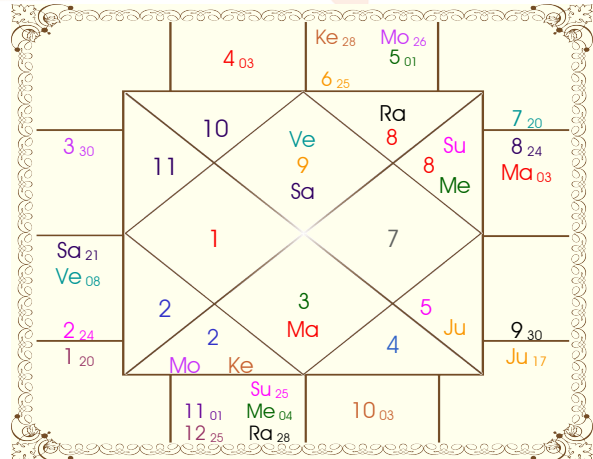

K P System

Balance of Dasa : Sun 2 Years 10 Months 2 Days

KP Ayanamsa : 23:35:36

Fortuna : Sagittarius 07:21:57

Balance of Dasa : Mars 5 Years 5 Months 14 Days

KP Ayanamsa : 23:39:17

Fortuna : Gemini 21:51:39

Planet							
Pln	R	Sign	Degree	RL	NL	Sb	SS
Sun		Gem	23:55:21	Mer	Jup	Mer	Mer
Mon		Tau	03:41:21	Ven	Sun	Sat	Ket
Mar		Pis	04:18:55	Jup	Sat	Sat	Ven
Mer		Gem	03:01:36	Mer	Mar	Ven	Ven
Jup		Tau	04:03:30	Ven	Sun	Sat	Ven
Ven		Tau	20:42:32	Ven	Mon	Ven	Ven
Sat	R	Sag	04:10:41	Jup	Ket	Mon	Sat
Rah	R	Aqu	22:16:32	Sat	Jup	Sat	Mer
Ket	R	Leo	22:16:32	Sun	Ven	Sat	Mer
Ura	R	Sag	04:35:01	Jup	Ket	Mon	Ven
Nep	R	Sag	14:52:00	Jup	Ven	Ven	Sat
Plu	R	Lib	16:05:32	Ven	Rah	Ven	Rah

Planet							
Pln	R	Sign	Degree	RL	NL	Sb	SS
Sun		Sco	24:32:42	Mar	Mer	Rah	Jup
Mon		Tau	26:16:22	Ven	Mar	Jup	Jup
Mar	R	Can	02:59:49	Mon	Jup	Rah	Sun
Mer		Sco	03:46:55	Mar	Sat	Sat	Mer
Jup		Vir	17:16:35	Mer	Mon	Sat	Rah
Ven		Cap	07:51:11	Sat	Sun	Ven	Ven
Sat		Cap	20:30:12	Sat	Mon	Ven	Ven
Rah	R	Sco	27:44:07	Mar	Mer	Jup	Rah
Ket	R	Tau	27:44:07	Ven	Mar	Jup	Rah
Ura		Sag	22:39:21	Jup	Ven	Sat	Ven
Nep		Sag	23:48:05	Jup	Ven	Sat	Jup
Plu		Sco	00:05:33	Mar	Jup	Mon	Sat

Nirayana Bhava						
Hse	Sign	Degree	RL	NL	Sb	SS
1	Cap	27:35:57	Sat	Mar	Jup	Mar
2	Pis	05:32:20	Jup	Sat	Mer	Mer
3	Ari	09:34:08	Mar	Ket	Sat	Sat
4	Tau	07:49:16	Ven	Sun	Ven	Ven
5	Gem	02:48:41	Mer	Mar	Ven	Ven
6	Gem	28:03:04	Mer	Jup	Ven	Sat
7	Can	27:35:57	Mon	Mer	Jup	Mar
8	Vir	05:32:20	Mer	Sun	Mer	Ven
9	Lib	09:34:08	Ven	Rah	Jup	Ven
10	Sco	07:49:16	Mar	Sat	Ket	Jup
11	Sag	02:48:41	Jup	Ket	Ven	Mer
12	Sag	28:03:04	Jup	Sun	Mon	Mer