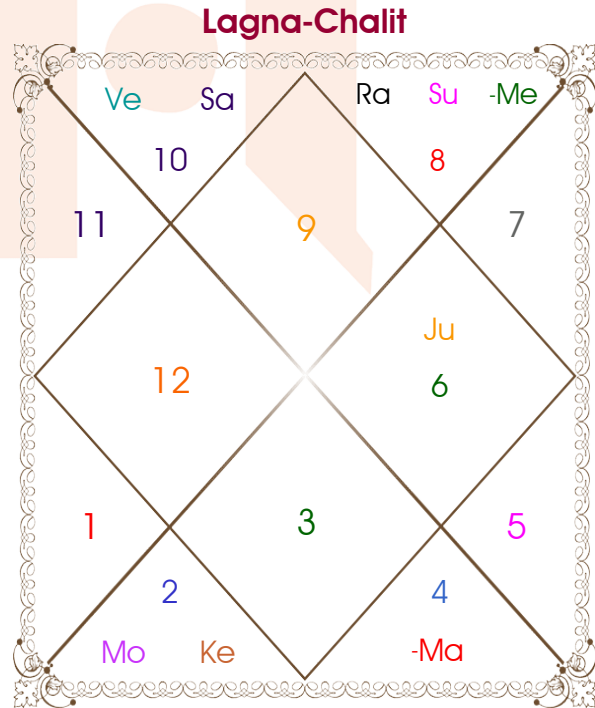

Planetary Degree and Vimsottari Dasa

Vimshottari	Degree	Sign	Pln	Sign	Degree	Vimshottari
Sun 2Y 10M 2D	27:35:57	Cap	Asc	Sag	20:08:00	Mars 5Y 5M 14D
Rahu	23:55:21	Gem	Sun	Scor	24:32:42	Jupiter
12/05/2008	03:41:21	Tau	Mon	Tau	26:16:22	25/05/2016
12/05/2026	04:18:55	Pis	Mar R	Can	02:59:49	25/05/2032
Rahu 23/01/2011	03:01:36	Gem	Mer	Scor	03:46:55	Jupiter 14/07/2018
Jupiter 18/06/2013	04:03:30	Tau	Jup	Vir	17:16:35	Saturn 24/01/2021
Saturn 24/04/2016	20:42:32	Tau	Ven	Cap	07:51:11	Mercu 02/05/2023
Mercu 11/11/2018	04:10:41	Sag R	Sat	Cap	20:30:12	Ketu 07/04/2024
Ketu 30/11/2019	22:16:32	Aqu R	Rah R	Scor	27:44:07	Venus 07/12/2026
Venus 29/11/2022	22:16:32	Leo R	Ket R	Tau	27:44:07	Sun 25/09/2027
Sun 24/10/2023	04:35:01	Sag R	Ura	Sag	22:39:21	Moon 24/01/2029
Moon 24/04/2025	14:52:00	Sag R	Nep	Sag	23:48:05	Mars 31/12/2029
Mars 12/05/2026	16:05:32	Lib R	Plu	Scor	00:05:33	Rahu 25/05/2032

23:41:52 Lahiri Ayanamsa 23:45:47