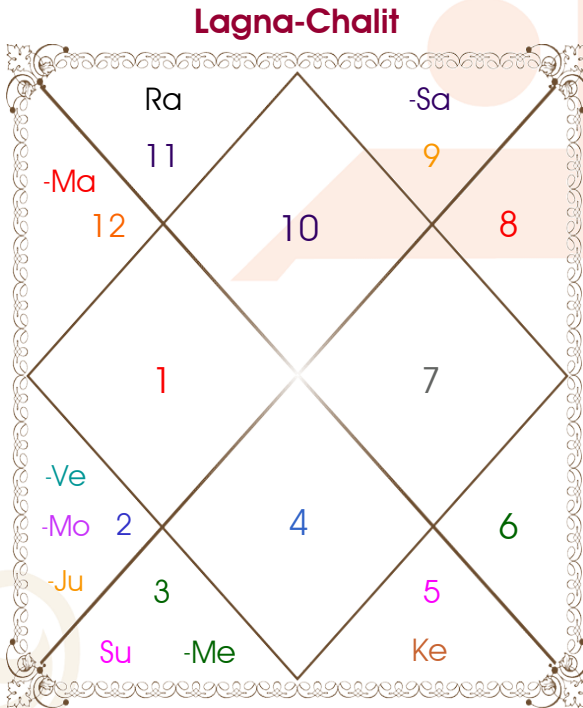

Planetary Degree and Vimsottari Dasa

Vimshottari	Degree	Sign	Pln	Sign	Degree	Vimshottari
Sun 2Y 10M 2D	27:35:57	Cap	Asc	Sag	20:08:00	Mars 5Y 5M 14D
Rahu	23:55:21	Gem	Sun	Scor	24:32:42	Jupiter
12/05/2008	03:41:21	Tau	Mon	Tau	26:16:22	25/05/2016
12/05/2026	04:18:55	Pis	Mar R	Can	02:59:49	25/05/2032
Rahu 23/01/2011	03:01:36	Gem	Mer	Scor	03:46:55	Jupiter 14/07/2018
Jupiter 18/06/2013	04:03:30	Tau	Jup	Vir	17:16:35	Saturn 24/01/2021
Saturn 24/04/2016	20:42:32	Tau	Ven	Cap	07:51:11	Mercu 02/05/2023
Mercu 11/11/2018	04:10:41	Sag R	Sat	Cap	20:30:12	Ketu 07/04/2024
Ketu 30/11/2019	22:16:32	Aqu R	Rah R	Scor	27:44:07	Venus 07/12/2026
Venus 29/11/2022	22:16:32	Leo R	Ket R	Tau	27:44:07	Sun 25/09/2027
Sun 24/10/2023	04:35:01	Sag R	Ura	Sag	22:39:21	Moon 24/01/2029
Moon 24/04/2025	14:52:00	Sag R	Nep	Sag	23:48:05	Mars 31/12/2029
Mars 12/05/2026	16:05:32	Lib R	Plu	Scor	00:05:33	Rahu 25/05/2032

23:41:52 Lahiri Ayanamsa 23:45:47