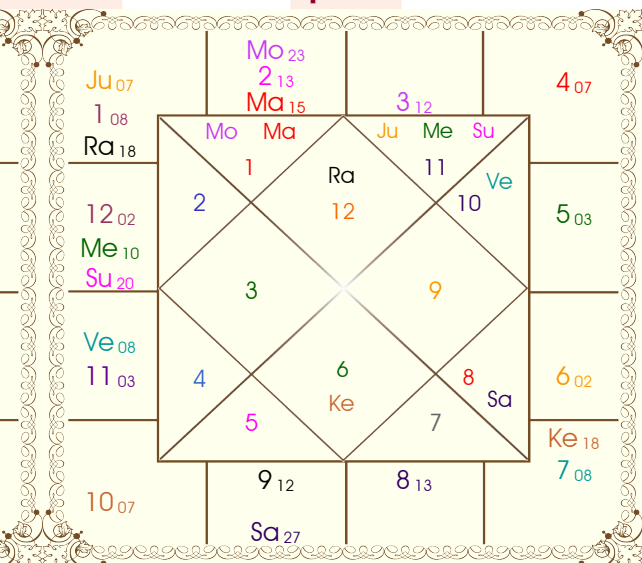

# Pradeep

05 Mar 1987

07:15 AM

Jeypore

Model: KP-Horoscope

Order No: 112920

**Date** 05/03/1987 **Time** 07:15:00 **Day** Thursday **Place** Jeypore  
**Latitude** 18:51:38 North **Longitude** 82:33:03 East **Zone** 82:30:00 East **TCor** 00:00:12 Hour

**Seed** 0

**Balance of Dasa : Venus 5 Years 4 Months 13 Days**

Planet							Nirayana Bhava							
Pln	R	Sign	Degree	RL	NL	Sb	SS	Hse	Sign	Degree	RL	NL	Sb	SS
Sun		Aqu	20:16:24	Sat	Jup	Jup	Sat	1	Pis	07:42:26	Jup	Sat	Ket	Rah
Mon		Ari	23:05:13	Mar	Ven	Sat	Sun	2	Ari	12:56:22	Mar	Ket	Mer	Jup
Mar		Ari	14:53:27	Mar	Ven	Ven	Sat	3	Tau	11:53:05	Ven	Mon	Mar	Mon
Mer R		Aqu	09:35:27	Sat	Rah	Jup	Ven	4	Gem	07:20:40	Mer	Rah	Rah	Sat
Jup		Pis	06:52:00	Jup	Sat	Mer	Jup	5	Can	02:54:49	Mon	Jup	Rah	Ven
Ven		Cap	08:21:49	Sat	Sun	Ven	Mon	6	Leo	02:10:01	Sun	Ket	Ven	Jup
Sat		Sco	26:55:11	Mar	Mer	Jup	Ket	7	Vir	07:42:26	Mer	Sun	Ket	Mer
Rah		Pis	18:06:07	Jup	Mer	Mer	Jup	8	Lib	12:56:22	Ven	Rah	Mer	Ven
Ket		Vir	18:06:07	Mer	Mon	Mer	Ket	9	Sco	11:53:05	Mar	Sat	Mon	Ven
Ura		Sag	02:43:48	Jup	Ket	Ven	Mer	10	Sag	07:20:40	Jup	Ket	Rah	Mon
Nep		Sag	13:58:12	Jup	Ven	Ven	Mon	11	Cap	02:54:49	Sat	Sun	Jup	Rah
Plu R		Lib	16:09:53	Ven	Rah	Ven	Rah	12	Aqu	02:10:01	Sat	Mar	Ket	Mon

**KP Ayanamsa : 23:34:29**

**Fortuna : Taurus 10:31:15**

**Lagna Chart**

**Cusp Chart**

# Significators and Ruling Planets