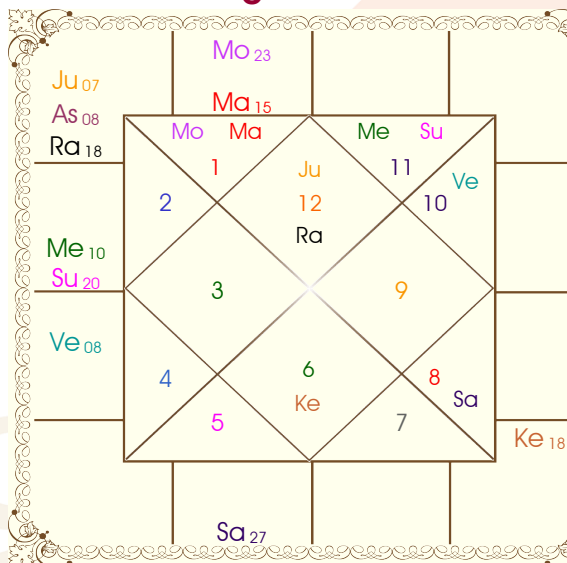

# Pradeep

05 Mar 1987

07:15 AM

Jeypore

Model: KP-Horoscope

Order No: 112920

**Date** 05/03/1987 **Time** 07:15:00 **Day** Thursday **Place** Jeypore  
**Latitude** 18:51:38 North **Longitude** 82:33:03 East **Zone** 82:30:00 East **TCor** 00:00:12 Hour

**Seed** 0

**Balance of Dasa : Venus 5 Years 4 Months 13 Days**

Planet							Nirayana Bhava							
Pln	R	Sign	Degree	RL	NL	Sb	SS	Hse	Sign	Degree	RL	NL	Sb	SS
Sun		Aqu	20:16:24	Sat	Jup	Jup	Sat	1	Pis	07:42:26	Jup	Sat	Ket	Rah
Mon		Ari	23:05:13	Mar	Ven	Sat	Sun	2	Ari	12:56:22	Mar	Ket	Mer	Jup
Mar		Ari	14:53:27	Mar	Ven	Ven	Sat	3	Tau	11:53:05	Ven	Mon	Mar	Mon
Mer R		Aqu	09:35:27	Sat	Rah	Jup	Ven	4	Gem	07:20:40	Mer	Rah	Rah	Sat
Jup		Pis	06:52:00	Jup	Sat	Mer	Jup	5	Can	02:54:49	Mon	Jup	Rah	Ven
Ven		Cap	08:21:49	Sat	Sun	Ven	Mon	6	Leo	02:10:01	Sun	Ket	Ven	Jup
Sat		Sco	26:55:11	Mar	Mer	Jup	Ket	7	Vir	07:42:26	Mer	Sun	Ket	Mer
Rah		Pis	18:06:07	Jup	Mer	Mer	Jup	8	Lib	12:56:22	Ven	Rah	Mer	Ven
Ket		Vir	18:06:07	Mer	Mon	Mer	Ket	9	Sco	11:53:05	Mar	Sat	Mon	Ven
Ura		Sag	02:43:48	Jup	Ket	Ven	Mer	10	Sag	07:20:40	Jup	Ket	Rah	Mon
Nep		Sag	13:58:12	Jup	Ven	Ven	Mon	11	Cap	02:54:49	Sat	Sun	Jup	Rah
Plu R		Lib	16:09:53	Ven	Rah	Ven	Rah	12	Aqu	02:10:01	Sat	Mar	Ket	Mon

**KP Ayanamsa : 23:34:29**

**Fortuna : Taurus 10:31:15**

**Lagna Chart**

**Cusp Chart**

# Significators and Ruling Planets