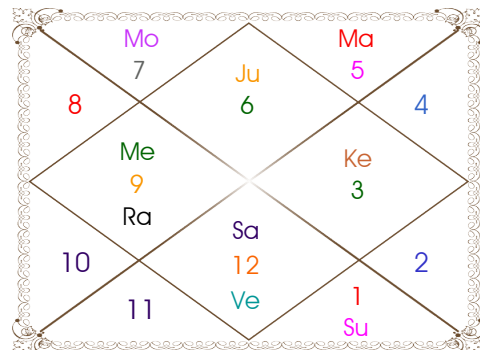

Yogini

Bhadrika 1Y 4M 3D

Bhadrika

08/07/2019

07/07/2024

Bhadrikc	18/03/2020
Ulka	16/01/2021
Sidha	06/01/2022
Sankta	16/02/2023
Mangla	08/04/2023
Pingla	18/07/2023
Dhanya	17/12/2023
Bhramri	07/07/2024

Planetary Degrees and their Positions

Pl	R	C	Rasi	Degree	Speed	Nak	Pad	No.	RL	NL	Sub	Dignity
Asc			Pis	07:48:46	461:49:07	U Bhad	2	26	Jup	Sat	Ket	---
Sun			Aqu	20:16:24	01:00:08	P Bhad	1	25	Sat	Jup	Jup	EnSign
Mon			Ari	23:05:13	12:31:19	Bharani	3	2	Mar	Ven	Sat	NuSign
Mar			Ari	14:53:27	00:41:07	Bharani	1	2	Mar	Ven	Ven	OwnSign
Mer	R	C	Aqu	09:35:27	00:50:10	Satbisha	1	24	Sat	Rah	Jup	NuSign
Jup			Pis	06:52:00	00:14:15	U Bhad	2	26	Jup	Sat	Mer	OwnSign
Ven			Cap	08:21:49	01:10:19	U Sadha	4	21	Sat	Sun	Ven	FrSign
Sat			Sco	26:55:11	00:02:34	Jyestha	4	18	Mar	Mer	Jup	EnSign
Rah			Pis	18:06:07	00:01:49	Revati	1	27	Jup	Mer	Mer	NuSign
Ket			Vir	18:06:07	00:01:49	Hasta	3	13	Mer	Mon	Mer	EnSign
Ura			Sag	02:43:48	00:01:24	Moola	1	19	Jup	Ket	Ven	---
Nep			Sag	13:58:12	00:01:10	P Sadha	1	20	Jup	Ven	Ven	---
Plu	R		Lib	16:09:53	00:00:44	Svati	3	15	Ven	Rah	Ven	---
Mid Heaven			Sag	07:23:28	--	Moola	--	19	Jup	Ket	Rah	--

R-Retrograde S-Stationary

C- Combust D-Deep Combust

Rahu : True

Lahiri Ayanamsa : 23:40:37

Lagna-Chalit

Moon Chart

Navamsa Chart

Chalit And Nirayana Bhava Chalit

Chalit Degree

Bhava	Bhava Start	Bhava Middle	Cusp	Rasi	Degree
1	Aquarius 22:44:33	Pisces 07:48:46	1	Pisces	07:48:46
2	Pisces 22:44:33	Aries 07:40:20	2	Aries	13:01:13
3	Aries 22:36:07	Taurus 07:31:54	3	Taurus	11:56:26
4	Taurus 22:27:41	Gemini 07:23:28	4	Gemini	07:23:28
5	Gemini 22:27:41	Cancer 07:31:54	5	Cancer	02:58:08
6	Cancer 22:36:07	Leo 07:40:20	6	Leo	02:14:50
7	Leo 22:44:33	Virgo 07:48:46	7	Virgo	07:48:46
8	Virgo 22:44:33	Libra 07:40:20	8	Libra	13:01:13
9	Libra 22:36:07	Scorpio 07:31:54	9	Scorpio	11:56:26
10	Scorpio 22:27:41	Sagittarius 07:23:28	10	Sagittarius	07:23:28
11	Sagittarius 22:27:41	Capricorn 07:31:54	11	Capricorn	02:58:08
12	Capricorn 22:36:07	Aquarius 07:40:20	12	Aquarius	02:14:50