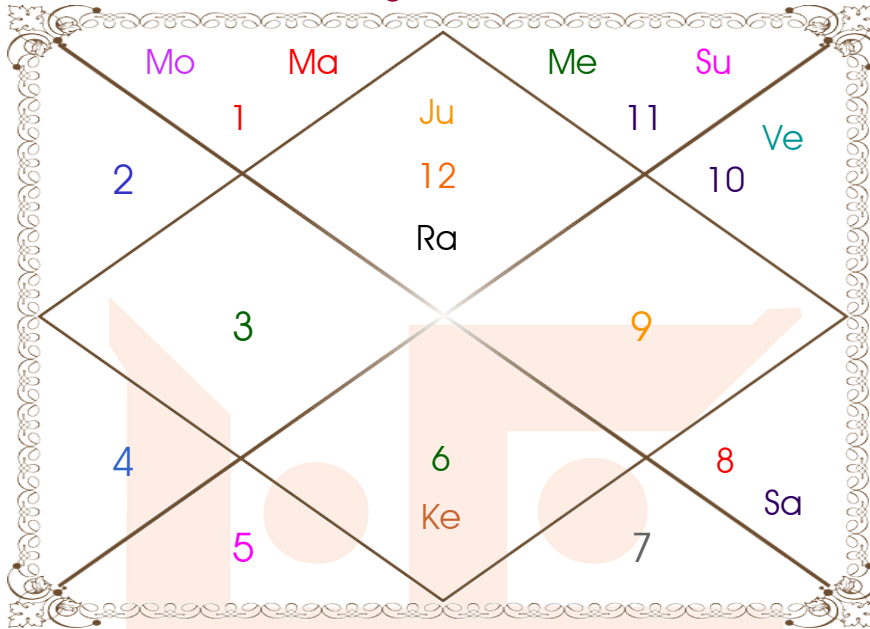

Birth Charts

Lagna Chart