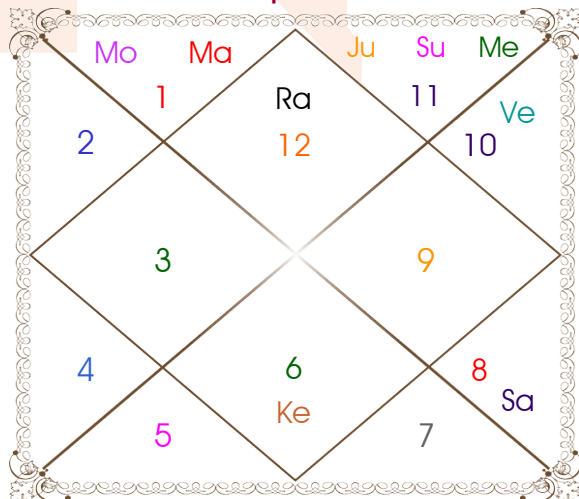

Chalit And Nirayana Bhava Chalit

Chalit Degree

Bhava	Bhava Start	Bhava Middle	Cusp	Rasi	Degree
1	Aquarius 22:44:33	Pisces 07:48:46	1	Pisces	07:48:46
2	Pisces 22:44:33	Aries 07:40:20	2	Aries	13:01:13
3	Aries 22:36:07	Taurus 07:31:54	3	Taurus	11:56:26
4	Taurus 22:27:41	Gemini 07:23:28	4	Gemini	07:23:28
5	Gemini 22:27:41	Cancer 07:31:54	5	Cancer	02:58:08
6	Cancer 22:36:07	Leo 07:40:20	6	Leo	02:14:50
7	Leo 22:44:33	Virgo 07:48:46	7	Virgo	07:48:46
8	Virgo 22:44:33	Libra 07:40:20	8	Libra	13:01:13
9	Libra 22:36:07	Scorpio 07:31:54	9	Scorpio	11:56:26
10	Scorpio 22:27:41	Sagittarius 07:23:28	10	Sagittarius	07:23:28
11	Sagittarius 22:27:41	Capricorn 07:31:54	11	Capricorn	02:58:08
12	Capricorn 22:36:07	Aquarius 07:40:20	12	Aquarius	02:14:50

Nirayana Bhava Chalit

Tara Chakra

Janma	Sampat	Vipat	Kshem	Pratyari	Saadhak	Vadha	Mitra	Atimitra
Bharani	Krittika	Rohini	Mrgsra	Ardra	Punrvsu	Pushya	Aslesa	Magha
P Phal	U Phal	Hasta	Chitra	Svati	Visakha	Anuradha	Jyestha	Moola
P Sadha	U Sadha	Sravna	Dhanish	Satbisha	P Bhad	U Bhad	Revati	Asvini

Chalit Chart

Cusp Chart