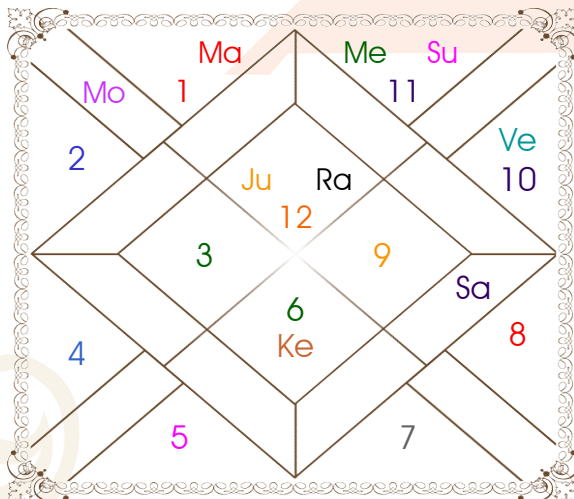

Chalit Chart

Cusp Chart

Karaka,Avastha,Rashmi

Planet	----- Karaka -----		----- Avastha -----			Kiran Rashmi	Planet Power
	Char	Sthir	Baladi	Deeptadi	Shayanadi		
Sun	Bhratra	Pitra	Vridh	Khal	Kautuka	7.24	16 %
Mon	Amatya	Matra	Vridh	Shant	Aagama	4.25	73 %
Mar	Matra	Bhratra	Yuva	Swastha	Nrityalipsa	4.30	49 %
Mer	Putra	Gyati	Kumar	Vikal	Prakasana	0.00	36 %
Jup	Kalatra	Dhan	Vridh	Swastha	Nrityalipsa	3.61	46 %
Ven	Gyati	Kalatra	Vridh	Mudit	Nrityalipsa	6.01	60 %
Sat	Atma	Ayush	Bala	Khal	Nrityalipsa	1.59	42 %
Rah	---	Gyan	Kumar	Nipidit	Prakasana	0.00	31 %
Ket	---	Moksh	Kumar	Khal	Nrityalipsa	0.00	31 %
Total						26.99	

Chalit Chart

Lagna-Chalit

Vimshottari Dasha

Balance of Dasa : Venus 5 Years 4 Months 13 Days

Ven 20 Years	Sun 6 Years	Mon 10 Years	Mar 7 Years	Rah 18 Years
05/03/1987	17/07/1992	18/07/1998	17/07/2008	18/07/2015
17/07/1992	18/07/1998	17/07/2008	18/07/2015	17/07/2033
00/00/0000	Sun 04/11/1992	Mon 18/05/1999	Mar 13/12/2008	Rah 30/03/2018
00/00/0000	Mon 05/05/1993	Mar 17/12/1999	Rah 01/01/2010	Jup 23/08/2020
00/00/0000	Mar 10/09/1993	Rah 17/06/2001	Jup 08/12/2010	Sat 30/06/2023
00/00/0000	Rah 05/08/1994	Jup 17/10/2002	Sat 16/01/2012	Mer 16/01/2026
00/00/0000	Jup 24/05/1995	Sat 17/05/2004	Mer 13/01/2013	Ket 03/02/2027
05/03/1987	Sat 05/05/1996	Mer 17/10/2005	Ket 11/06/2013	Ven 03/02/2030
Sat 17/07/1988	Mer 11/03/1997	Ket 18/05/2006	Ven 11/08/2014	Sun 29/12/2030
Mer 18/05/1991	Ket 17/07/1997	Ven 16/01/2008	Sun 17/12/2014	Mon 29/06/2032
Ket 17/07/1992	Ven 18/07/1998	Sun 17/07/2008	Mon 18/07/2015	Mar 17/07/2033