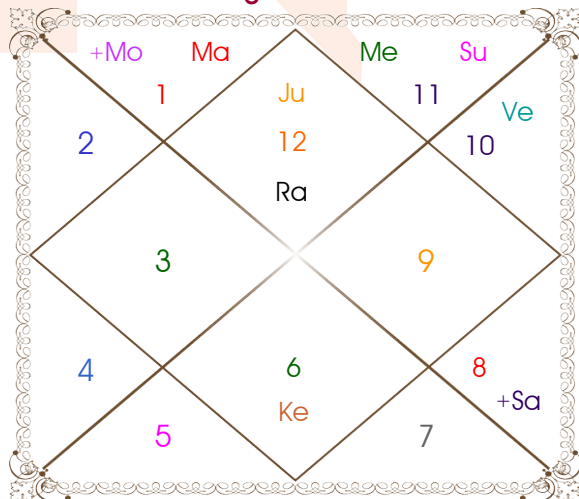

Chalit Chart

Cusp Chart

Karaka,Avastha,Rashmi

Planet	----- Karaka -----		----- Avastha -----			Kiran Rashmi	Planet Power
	Char	Sthir	Baladi	Deeptadi	Shayanadi		
Sun	Bhratra	Pitra	Vridh	Khal	Kautuka	7.24	16 %
Mon	Amatya	Matra	Vridh	Shant	Aagama	4.25	73 %
Mar	Matra	Bhratra	Yuva	Swastha	Nrityalipsa	4.30	49 %
Mer	Putra	Gyati	Kumar	Vikal	Prakasana	0.00	36 %
Jup	Kalatra	Dhan	Vridh	Swastha	Nrityalipsa	3.61	46 %
Ven	Gyati	Kalatra	Vridh	Mudit	Nrityalipsa	6.01	60 %
Sat	Atma	Ayush	Bala	Khal	Nrityalipsa	1.59	42 %
Rah	---	Gyan	Kumar	Nipidit	Prakasana	0.00	31 %
Ket	---	Moksh	Kumar	Khal	Nrityalipsa	0.00	31 %
Total						26.99	

Chalit Chart

Lagna-Chalit

Vimshottari Dasha

Balance of Dasa : Venus 5 Years 4 Months 13 Days

Ven 20 Years	Sun 6 Years	Mon 10 Years	Mar 7 Years	Rah 18 Years
05/03/1987	17/07/1992	18/07/1998	17/07/2008	18/07/2015
17/07/1992	18/07/1998	17/07/2008	18/07/2015	17/07/2033
00/00/0000	Sun 04/11/1992	Mon 18/05/1999	Mar 13/12/2008	Rah 30/03/2018
00/00/0000	Mon 05/05/1993	Mar 17/12/1999	Rah 01/01/2010	Jup 23/08/2020
00/00/0000	Mar 10/09/1993	Rah 17/06/2001	Jup 08/12/2010	Sat 30/06/2023
00/00/0000	Rah 05/08/1994	Jup 17/10/2002	Sat 16/01/2012	Mer 16/01/2026
00/00/0000	Jup 24/05/1995	Sat 17/05/2004	Mer 13/01/2013	Ket 03/02/2027
05/03/1987	Sat 05/05/1996	Mer 17/10/2005	Ket 11/06/2013	Ven 03/02/2030
Sat 17/07/1988	Mer 11/03/1997	Ket 18/05/2006	Ven 11/08/2014	Sun 29/12/2030
Mer 18/05/1991	Ket 17/07/1997	Ven 16/01/2008	Sun 17/12/2014	Mon 29/06/2032
Ket 17/07/1992	Ven 18/07/1998	Sun 17/07/2008	Mon 18/07/2015	Mar 17/07/2033