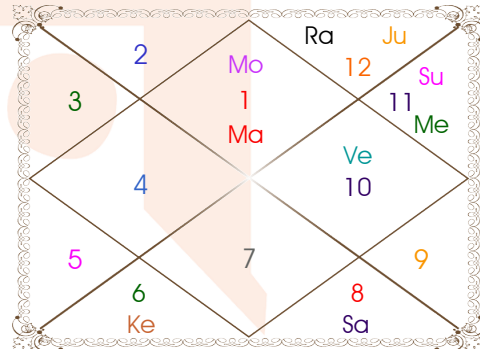

Yogini

Bhadrika 1Y 4M 3D

Bhadrika

08/07/2019

07/07/2024

Bhadrikc	18/03/2020
Ulka	16/01/2021
Sidha	06/01/2022
Sankta	16/02/2023
Mangla	08/04/2023
Pingla	18/07/2023
Dhanya	17/12/2023
Bhramri	07/07/2024

Planetary Degrees and their Positions

Pl	R	C	Rasi	Degree	Speed	Nak	Pad	No.	RL	NL	Sub	Dignity
Asc			Pis	07:48:46	461:49:07	U Bhad	2	26	Jup	Sat	Ket	---
Sun			Aqu	20:16:24	01:00:08	P Bhad	1	25	Sat	Jup	Jup	EnSign
Mon			Ari	23:05:13	12:31:19	Bharani	3	2	Mar	Ven	Sat	NuSign
Mar			Ari	14:53:27	00:41:07	Bharani	1	2	Mar	Ven	Ven	OwnSign
Mer	R	C	Aqu	09:35:27	00:50:10	Satbisha	1	24	Sat	Rah	Jup	NuSign
Jup			Pis	06:52:00	00:14:15	U Bhad	2	26	Jup	Sat	Mer	OwnSign
Ven			Cap	08:21:49	01:10:19	U Sadha	4	21	Sat	Sun	Ven	FrSign
Sat			Sco	26:55:11	00:02:34	Jyestha	4	18	Mar	Mer	Jup	EnSign
Rah			Pis	18:06:07	00:01:49	Revati	1	27	Jup	Mer	Mer	NuSign
Ket			Vir	18:06:07	00:01:49	Hasta	3	13	Mer	Mon	Mer	EnSign
Ura			Sag	02:43:48	00:01:24	Moola	1	19	Jup	Ket	Ven	---
Nep			Sag	13:58:12	00:01:10	P Sadha	1	20	Jup	Ven	Ven	---
Plu	R		Lib	16:09:53	00:00:44	Svati	3	15	Ven	Rah	Ven	---
Mid Heaven			Sag	07:23:28	--	Moola	--	19	Jup	Ket	Rah	--

R-Retrograde S-Stationary

C- Combust D-Deep Combust

Rahu : True

Lahiri Ayanamsa : 23:40:37

Lagna-Chalit

Moon Chart

Navamsa Chart

Chalit And Nirayana Bhava Chalit

Chalit Degree

Bhava	Bhava Start	Bhava Middle	Cusp	Rasi	Degree
1	Aquarius 22:44:33	Pisces 07:48:46	1	Pisces	07:48:46
2	Pisces 22:44:33	Aries 07:40:20	2	Aries	13:01:13
3	Aries 22:36:07	Taurus 07:31:54	3	Taurus	11:56:26
4	Taurus 22:27:41	Gemini 07:23:28	4	Gemini	07:23:28
5	Gemini 22:27:41	Cancer 07:31:54	5	Cancer	02:58:08
6	Cancer 22:36:07	Leo 07:40:20	6	Leo	02:14:50
7	Leo 22:44:33	Virgo 07:48:46	7	Virgo	07:48:46
8	Virgo 22:44:33	Libra 07:40:20	8	Libra	13:01:13
9	Libra 22:36:07	Scorpio 07:31:54	9	Scorpio	11:56:26
10	Scorpio 22:27:41	Sagittarius 07:23:28	10	Sagittarius	07:23:28
11	Sagittarius 22:27:41	Capricorn 07:31:54	11	Capricorn	02:58:08
12	Capricorn 22:36:07	Aquarius 07:40:20	12	Aquarius	02:14:50