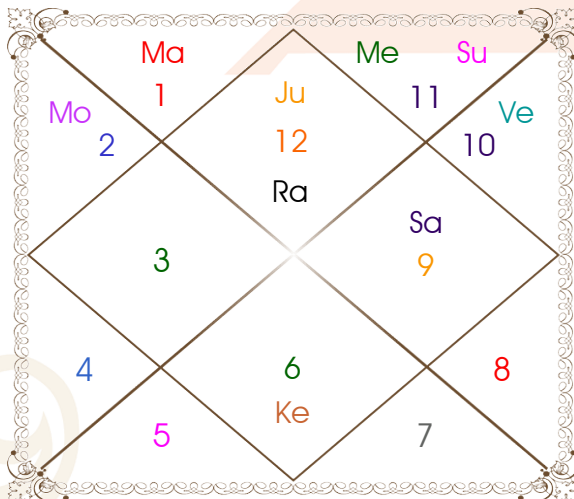

Chalit And Nirayana Bhava Chalit

Chalit Degree

Bhava	Bhava Start	Bhava Middle	Cusp	Rasi	Degree
1	Aquarius 22:44:33	Pisces 07:48:46	1	Pisces	07:48:46
2	Pisces 22:44:33	Aries 07:40:20	2	Aries	13:01:13
3	Aries 22:36:07	Taurus 07:31:54	3	Taurus	11:56:26
4	Taurus 22:27:41	Gemini 07:23:28	4	Gemini	07:23:28
5	Gemini 22:27:41	Cancer 07:31:54	5	Cancer	02:58:08
6	Cancer 22:36:07	Leo 07:40:20	6	Leo	02:14:50
7	Leo 22:44:33	Virgo 07:48:46	7	Virgo	07:48:46
8	Virgo 22:44:33	Libra 07:40:20	8	Libra	13:01:13
9	Libra 22:36:07	Scorpio 07:31:54	9	Scorpio	11:56:26
10	Scorpio 22:27:41	Sagittarius 07:23:28	10	Sagittarius	07:23:28
11	Sagittarius 22:27:41	Capricorn 07:31:54	11	Capricorn	02:58:08
12	Capricorn 22:36:07	Aquarius 07:40:20	12	Aquarius	02:14:50

Nirayana Bhava Chalit

Tara Chakra

Janma	Sampat	Vipat	Kshem	Pratyari	Saadhak	Vadha	Mitra	Atimitra
Bharani	Krittika	Rohini	Mrgsra	Ardra	Punrvsu	Pushya	Aslesa	Magha
P Phal	U Phal	Hasta	Chitra	Svati	Visakha	Anuradha	Jyestha	Moola
P Sadha	U Sadha	Sravna	Dhanish	Satbisha	P Bhad	U Bhad	Revati	Asvini

Chalit Chart