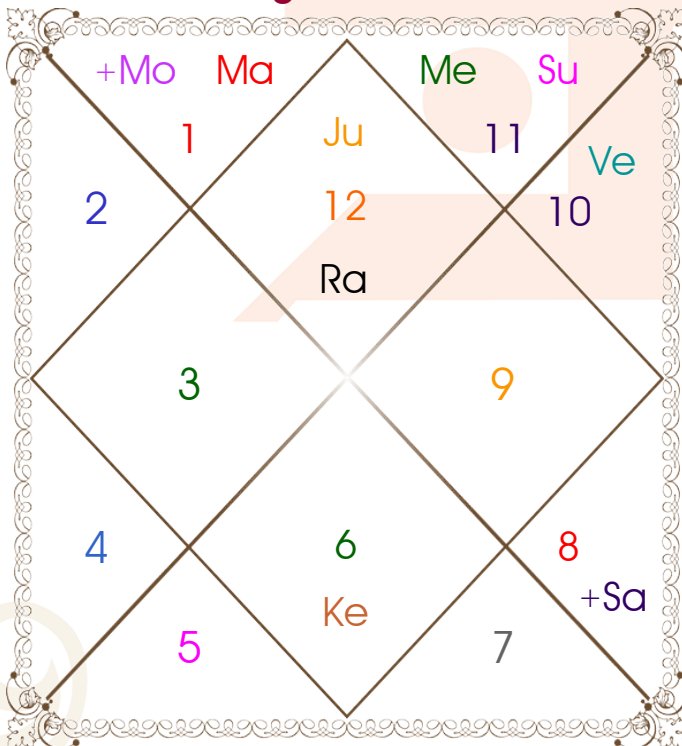

Planetary Degrees and their Positions

Pl	R	C	Rasi	Degree	Speed	Nak	Pad	No.	RL	NL	Sub	Dignity
Asc			Pis	07:48:46	461:49:07	U Bhad	2	26	Jup	Sat	Ket	---
Sun			Aqu	20:16:24	01:00:08	P Bhad	1	25	Sat	Jup	Jup	EnSign
Mon			Ari	23:05:13	12:31:19	Bharani	3	2	Mar	Ven	Sat	NuSign
Mar			Ari	14:53:27	00:41:07	Bharani	1	2	Mar	Ven	Ven	OwnSign
Mer	R	C	Aqu	09:35:27	00:50:10	Satbisha	1	24	Sat	Rah	Jup	NuSign
Jup			Pis	06:52:00	00:14:15	U Bhad	2	26	Jup	Sat	Mer	OwnSign
Ven			Cap	08:21:49	01:10:19	U Sadha	4	21	Sat	Sun	Ven	FrSign
Sat			Sco	26:55:11	00:02:34	Jyestha	4	18	Mar	Mer	Jup	EnSign
Rah			Pis	18:06:07	00:01:49	Revati	1	27	Jup	Mer	Mer	NuSign
Ket			Vir	18:06:07	00:01:49	Hasta	3	13	Mer	Mon	Mer	EnSign
Ura			Sag	02:43:48	00:01:24	Moola	1	19	Jup	Ket	Ven	---
Nep			Sag	13:58:12	00:01:10	P Sadha	1	20	Jup	Ven	Ven	---
Plu	R		Lib	16:09:53	00:00:44	Svati	3	15	Ven	Rah	Ven	---
Mid Heaven			Sag	07:23:28	--	Moola	--	19	Jup	Ket	Rah	--

R-Retrograde S-Stationary

C- Combust D-Deep Combust

Rahu : True

Lahiri Ayanamsa : 23:40:37

Lagna-Chalit